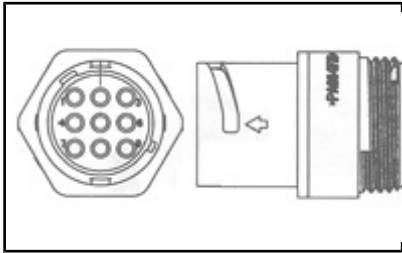

1445825-3 Product Details

1445825-3

[Active](#)

Miniature CPC (Circular Plastic Connector)

[Always EU RoHS/ELV Compliant \(Statement of Compliance\)](#)

Product Highlights:

- Housing
- Receptacle
- Shell Size = 11
- Number of Positions = 9
- Mount Style = Free Hanging

[View all Features](#) | [Find Similar Products](#)

NEW!

Documentation & Additional Information

Product Drawings:

- [ASSEMBLY, SIZE 11, 9 POSITION, FREE HANGING, SEALED,...](#) (PDF, English)

Catalog Pages/Data Sheets: